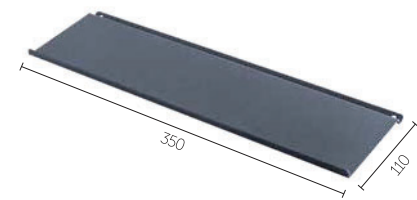

**GBH001**

**DOUBLE HOOK RACK**

OVERALL DIMENSION  
30 x 50 x 55 mm  
W/D/H

■ GRANITE

**GBH002**

**DIVERSIFIED SHELF**

OVERALL DIMENSION  
350 x 110 x 260 mm  
W/D/H

■ GRANITE + ■ WALNUT

**GBH003**

**FOIL ROLL HOLDER with 2 Containers**

OVERALL DIMENSION  
370 x 70 x 260 mm  
W/D/H

■ GRANITE + ■ WALNUT

**GBH004**

**MAGNETIC KNIFE HOLDER**

OVERALL DIMENSION  
250 x 80 x 260 mm  
W/D/H

■ GRANITE + ■ WALNUT

**GBH005**

**PAPER ROLL HOLDER**

OVERALL DIMENSION  
330 x 115 x 160 mm  
W/D/H

■ GRANITE + ■ WALNUT

**GBH006**

**UPPER LEVEL SHELF**

OVERALL DIMENSION  
350 x 110 x 15 mm  
W/D/H

■ GRANITE

**G007**

**KITCHEN RAIL**

OVERALL DIMENSION  
900 x 32 x 42 mm  
W/D/H

■ GRANITE + ■ ALUMINUM

**G008**

**KITCHEN RAIL**

OVERALL DIMENSION  
1200 x 32 x 42 mm  
W/D/H

■ GRANITE + ■ ALUMINUM