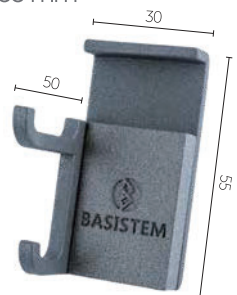

**GBH001**

**DOUBLE HOOK RACK**

OVERALL DIMENSION  
30 x 50 x 55 mm  
W/D/H

■ GRANITE

**GBH002**

**DIVERSIFIED SHELF**

OVERALL DIMENSION  
350 x 110 x 260 mm  
W/D/H

■ GRANITE + ■ WALNUT

**GBH003**

**FOIL ROLL HOLDER with 2 Containers**

OVERALL DIMENSION  
370 x 70 x 260 mm  
W/D/H

■ GRANITE + ■ WALNUT

**GBH004**

**MAGNETIC KNIFE HOLDER**

OVERALL DIMENSION  
250 x 80 x 260 mm  
W/D/H

■ GRANITE + ■ WALNUT

**GBH005**

**PAPER ROLL HOLDER**

OVERALL DIMENSION  
330 x 115 x 160 mm  
W/D/H

■ GRANITE + ■ WALNUT

**GBH006**

**UPPER LEVEL SHELF**

OVERALL DIMENSION  
350 x 110 x 15 mm  
W/D/H

■ GRANITE