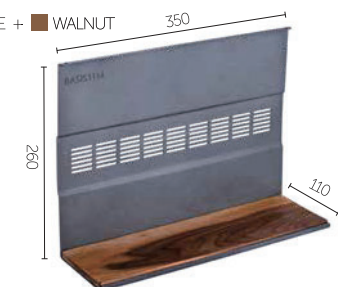

**GBH001**

**DOUBLE HOOK RACK**

OVERALL DIMENSION  
30 x 50 x 55 mm  
W/D/H

■ GRANITE

**GBH002**

**DIVERSIFIED SHELF**

OVERALL DIMENSION  
350 x 110 x 260 mm  
W/D/H

■ GRANITE + ■ WALNUT

**GBH003**

**FOIL ROLL HOLDER with 2 Containers**

OVERALL DIMENSION  
370 x 70 x 260 mm  
W/D/H

■ GRANITE + ■ WALNUT

**GBH004**

**MAGNETIC KNIFE HOLDER**

OVERALL DIMENSION  
250 x 80 x 260 mm  
W/D/H

■ GRANITE + ■ WALNUT

**GBH005**

**PAPER ROLL HOLDER**

OVERALL DIMENSION  
330 x 115 x 160 mm  
W/D/H

■ GRANITE + ■ WALNUT

**GBH006**

**UPPER LEVEL SHELF**

OVERALL DIMENSION  
350 x 110 x 15 mm  
W/D/H

■ GRANITE