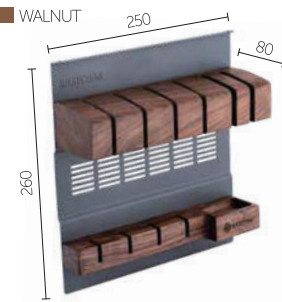

**GBH001**

**DOUBLE HOOK RACK**

OVERALL DIMENSION  
30 x 50 x 55 mm  
W/D/H

■ GRANITE

**GBH002**

**DIVERSIFIED SHELF**

OVERALL DIMENSION  
350 x 110 x 260 mm  
W/D/H

■ GRANITE + ■ WALNUT

**GBH003**

**FOIL ROLL HOLDER with 2 Containers**

OVERALL DIMENSION  
370 x 70 x 260 mm  
W/D/H

■ GRANITE + ■ WALNUT

**GBH004**

**MAGNETIC KNIFE HOLDER**

OVERALL DIMENSION  
250 x 80 x 260 mm  
W/D/H

■ GRANITE + ■ WALNUT

**GBH005**

**PAPER ROLL HOLDER**

OVERALL DIMENSION  
330 x 115 x 160 mm  
W/D/H

■ GRANITE + ■ WALNUT

**GBH006**

**UPPER LEVEL SHELF**

OVERALL DIMENSION  
350 x 110 x 15 mm  
W/D/H

■ GRANITE