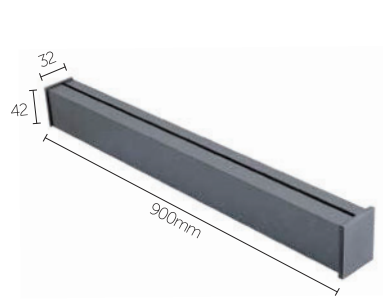

**GBH001**

**DOUBLE HOOK RACK**

OVERALL DIMENSION  
30 x 50 x 55 mm  
W/D/H

■ GRANITE

**GBH002**

**DIVERSIFIED SHELF**

OVERALL DIMENSION  
350 x 110 x 260 mm  
W/D/H

■ GRANITE + ■ WALNUT

**GBH003**

**FOIL ROLL HOLDER with 2 Containers**

OVERALL DIMENSION  
370 x 70 x 260 mm  
W/D/H

■ GRANITE + ■ WALNUT

**GBH004**

**MAGNETIC KNIFE HOLDER**

OVERALL DIMENSION  
250 x 80 x 260 mm  
W/D/H

■ GRANITE + ■ WALNUT

**GBH005**

**PAPER ROLL HOLDER**

OVERALL DIMENSION  
330 x 115 x 160 mm  
W/D/H

■ GRANITE + ■ WALNUT

**GBH006**

**UPPER LEVEL SHELF**

OVERALL DIMENSION  
350 x 110 x 15 mm  
W/D/H

■ GRANITE

**G007**

**KITCHEN RAIL**

OVERALL DIMENSION  
900 x 32 x 42 mm  
W/D/H

■ GRANITE + ■ ALUMINUM

**G008**

**KITCHEN RAIL**

OVERALL DIMENSION  
1200 x 32 x 42 mm  
W/D/H

■ GRANITE + ■ ALUMINUM