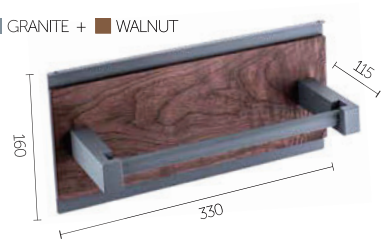

**GBH001**

**DOUBLE HOOK RACK**

OVERALL DIMENSION  
30 x 50 x 55 mm  
W/D/H

■ GRANITE

**GBH002**

**DIVERSIFIED SHELF**

OVERALL DIMENSION  
350 x 110 x 260 mm  
W/D/H

■ GRANITE + ■ WALNUT

**GBH003**

**FOIL ROLL HOLDER with 2 Containers**

OVERALL DIMENSION  
370 x 70 x 260 mm  
W/D/H

■ GRANITE + ■ WALNUT

**GBH004**

**MAGNETIC KNIFE HOLDER**

OVERALL DIMENSION  
250 x 80 x 260 mm  
W/D/H

■ GRANITE + ■ WALNUT

**GBH005**

**PAPER ROLL HOLDER**

OVERALL DIMENSION  
330 x 115 x 160 mm  
W/D/H

■ GRANITE + ■ WALNUT

**GBH006**

**UPPER LEVEL SHELF**

OVERALL DIMENSION  
350 x 110 x 15 mm  
W/D/H

■ GRANITE